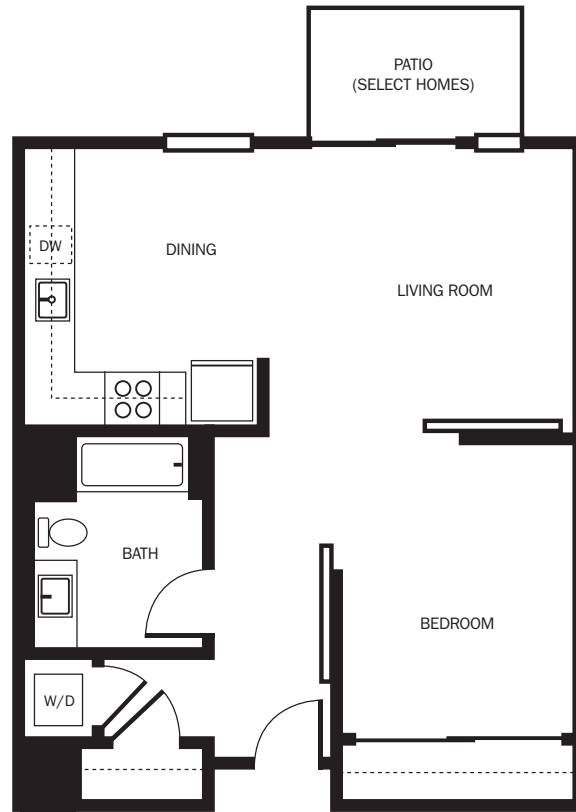

ORION

PLAN B6
1 BEDROOM | 1 BATH
654 SQUARE FEET

255 9th Ave, Oakland, CA 94606
(510) 564-7324 orion-br@m.knck.io
orionoakland.com