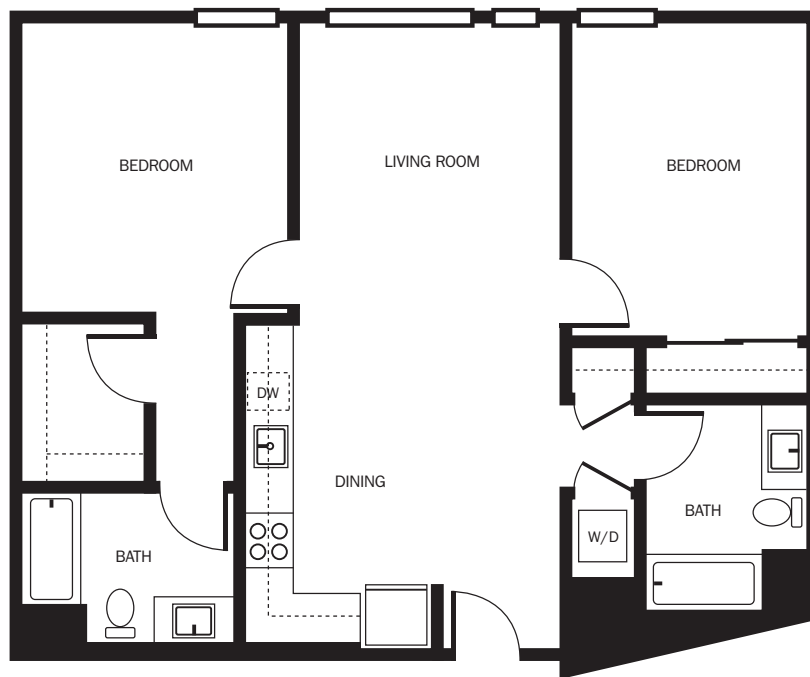

ORION

PLAN C2
2 BEDROOM | 2 BATH
907 SQUARE FEET

255 9th Ave, Oakland, CA 94606
(510) 564-7324 orion-br@m.knck.io
orionoakland.com