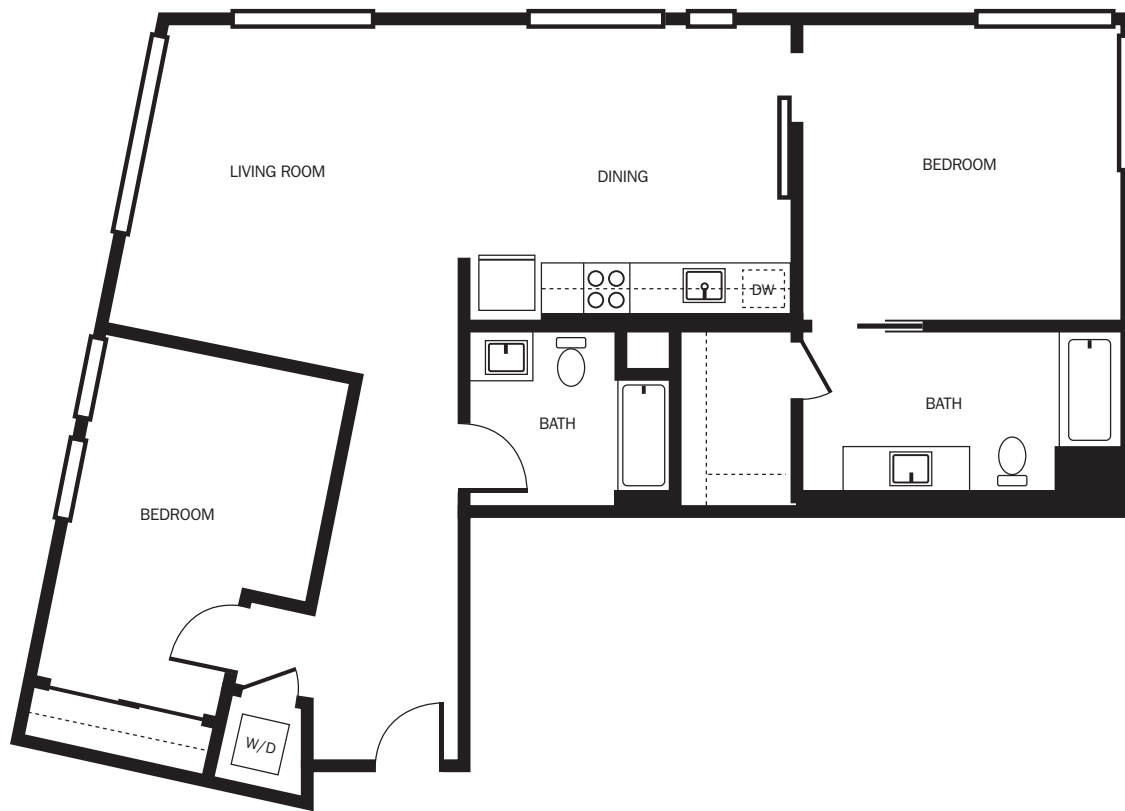

ORION

PLAN D1
2 BEDROOM | 2 BATH
1087 SQUARE FEET

255 9th Ave, Oakland, CA 94606
(510) 564-7324 orion-br@m.knck.io
orionoakland.com