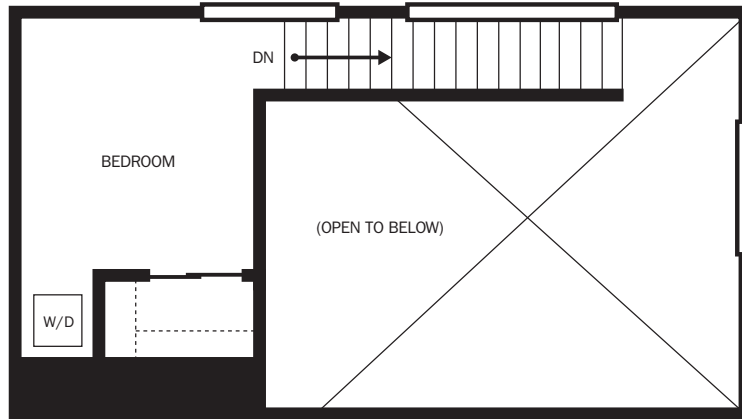

# ORION

**PLAN L4**  
1 BEDROOM | 1 BATH  
678 SQUARE FEET

UPPER LEVEL

LOWER LEVEL

255 9th Ave, Oakland, CA 94606  
(510) 564-7324 orion-br@m.knck.io  
orionoakland.com

PENTHOUSE ONLY

**FPI MANAGEMENT**