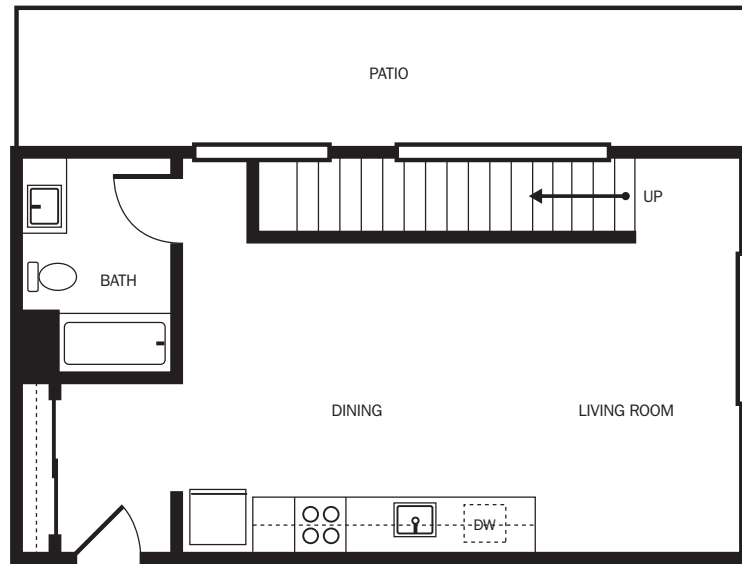

# ORION

**PLAN L4**  
1 BEDROOM | 1 BATH  
678 SQUARE FEET

UPPER LEVEL

LOWER LEVEL

255 9th Ave, Oakland, CA 94606  
(510) 564-7324 orion-br@m.knck.io  
orionoakland.com

PENTHOUSE ONLY

**FPI MANAGEMENT**