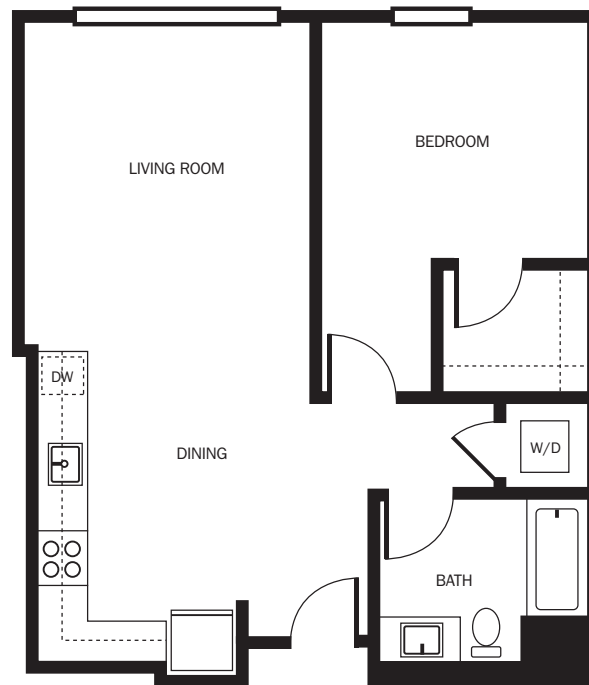

ORION

PLAN B2.1
1 BEDROOM | 1 BATH
666 SQUARE FEET

255 9th Ave, Oakland, CA 94606
(510) 564-7324 orion-br@m.knck.io
orionoakland.com