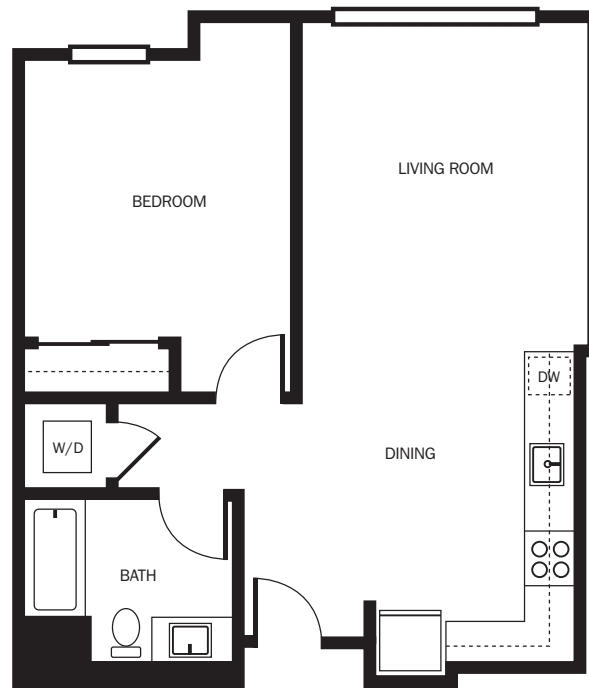

ORION

PLAN B2.2
1 BEDROOM | 1 BATH
635 SQUARE FEET

255 9th Ave, Oakland, CA 94606
(510) 564-7324 orion-br@m.knck.io
orionoakland.com